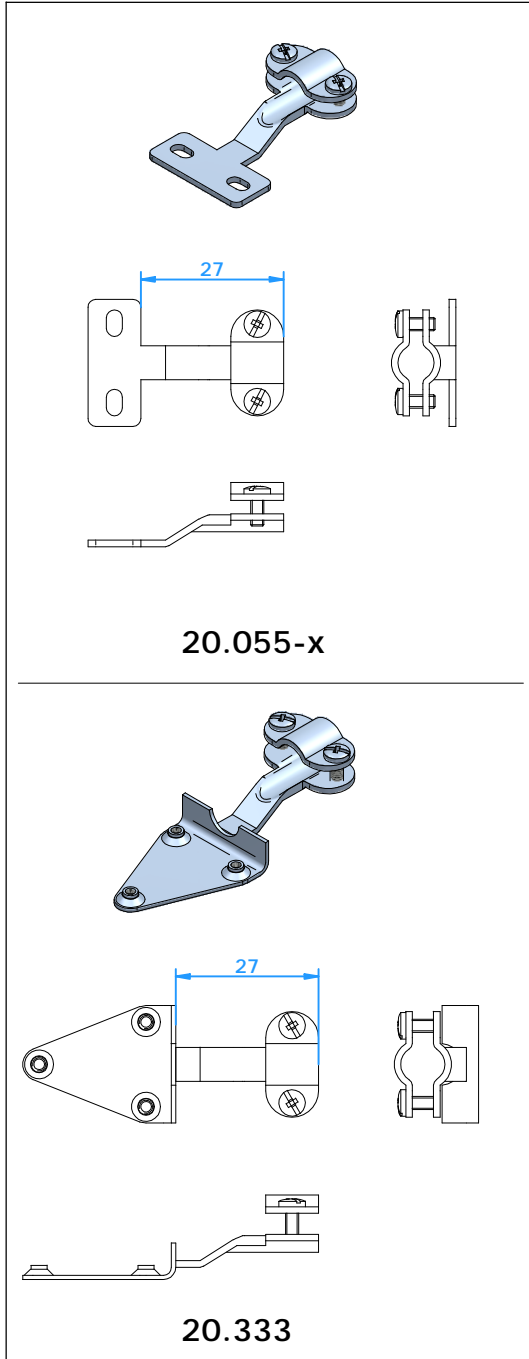

10-03-2010

Accessories

Standard Connector Wire Clamp Bracket

Application

Wire clamp bracket will provide optimum strain relief.
Construction allows a large difference in maximum and minimum wire diameter.

Construction

All stainless steel, incl stainless steel screws

Part Nr.

- 20.055-1 **standard connector**
fits on all connectors CSP(L), CSJ, CSPH(L), CSJH, CSPQ(L), CSJQ, CSPT(L) and CSJT
- 20.055-2 **standard connector ceramic**
fits on all connectors CSPC(L), CSJC
- 20.055-5 **standard connector duplex**
fits on all connectors CSPD(L), CSJD

- 20.333 **standard connector ultra high temp**
fits on all connectors CSPU(L), CSJU