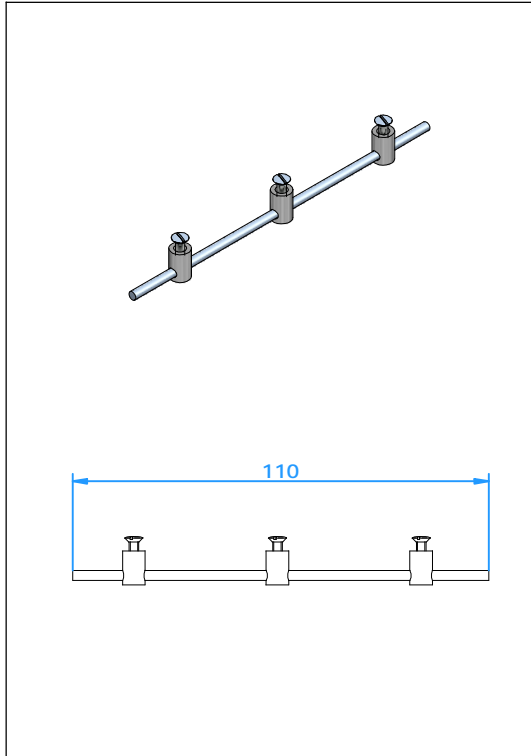

Accessories Panel

Mounting Kit

Application

Mounting-set for fixing a maximum of six standard or miniature panel inserts to a customised panel.

Construction

- 110 mm long rod with screws and panel blocks.

Part Nr. 20.248